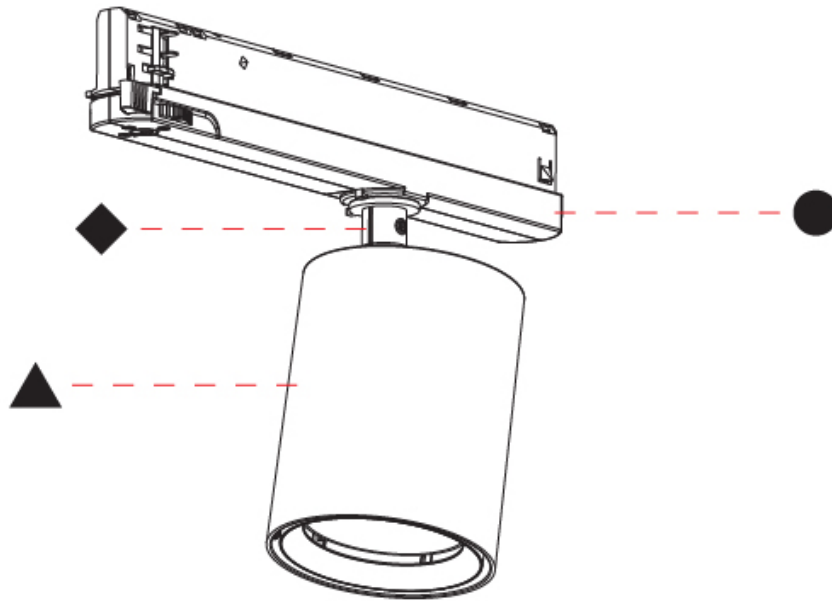

OPTICAL

Optic°: 12
Adjustability: Rotational 360°; Tilt 90° (±45°)

RATINGS AND CERTIFICATIONS

Certified By: Certified for North American Standards
IP rating: IP20

CENTRIQ IN TRACK

A3T217-

PROJECT
TYPE
SPECIFIER
QUANTITY
DATE