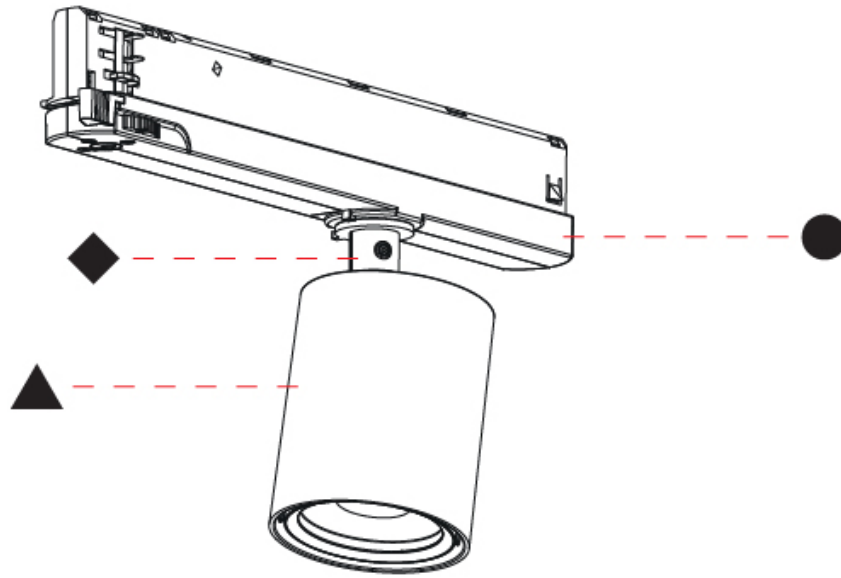

OPTICAL

Beam Angle: 12
Adjustability: Rotational 360°; Tilt 90° (±45°)

RATINGS AND CERTIFICATIONS

Certified By: Certified for North American Standards
IP rating: IP20

CENTRIQ IN TRACK

A3T215-

PROJECT	_____
TYPE	_____
SPECIFIER	_____
QUANTITY	_____
DATE	_____