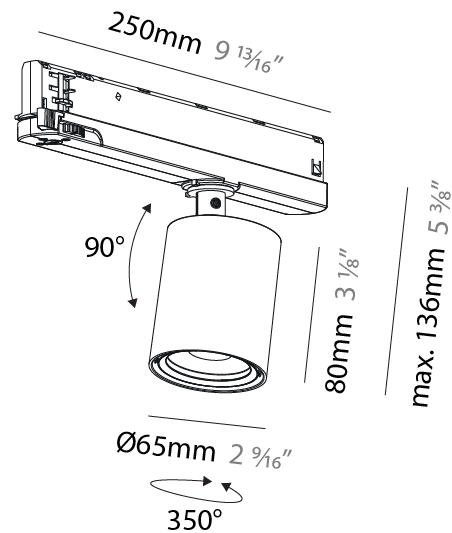

GENERAL

Series: Centriq
Subseries: Centriq In
Brand: Prolicht
Division: Architectural
Mounting Type: Track
Mounting Location: Ceiling
Subcategory: Spots

PHYSICAL

Shape: Cylinder
Diameter (mm): 65
Diameter (in): 2 9/16
Length (mm): 250
Length (in): 9 13/16
Height (mm): 136
Height (in): 5 3/8
Light Distribution: Adjustable / Direct
Weight (kg): 0.6
Fixture Finish: SSR / BKV / CWI / CRY / HAB / UFT / ITA / RUA / FTG / MYG / LOD / PUS / FRO / FUP / KIA / POP / BLS / SPG / MEY / GOH / GUM / CHC / COM / ABZ / JAG / OBR / MOS / ROR
Holder Finish: WHI / BLK
Accent Finish: SSR / BKV / CWI / CRY / HAB / LAG / UFT / ITA / RUA / RUR / MIC / FTG / MYG / TWT / LOD / PUS / FRO / FUP / KIA / POP / BLS / SPG / MEY / GOH / GUM / CHC / COM / ABZ / JAG
Fixture Material: Aluminum

ELECTRICAL

Lamp Type: LED (Zhaga Standard)
Input Wattage (W): 23
Total Output Wattage (W): 20.9
Dimming: Non-Dimmable / 0-10V Dimming
Driver Included: Yes
Driver Location: Integrated
Driver Type: Constant Current - 120Vac
Driver Class: Class 2
Input Voltage (V): 120

LED

Number of LEDs: 1
Color Temperature (°K): 2700 / 3000 / 3500 / 4000
Max. Delivered Lumen (lm): 1975 / 2056 / 2145 / 2245
Nominal Lumen (lm): 2429 / 2529 / 2638 / 2761
CRI: >90 CRI
Lamp Life (hrs): 50000

OPTICAL

Reflector: 24 / 36 / 52
Adjustability: Rotational 360°; Tilt 90°

RATINGS AND CERTIFICATIONS

Certified By: Certified for North American Standards
IP rating: IP20